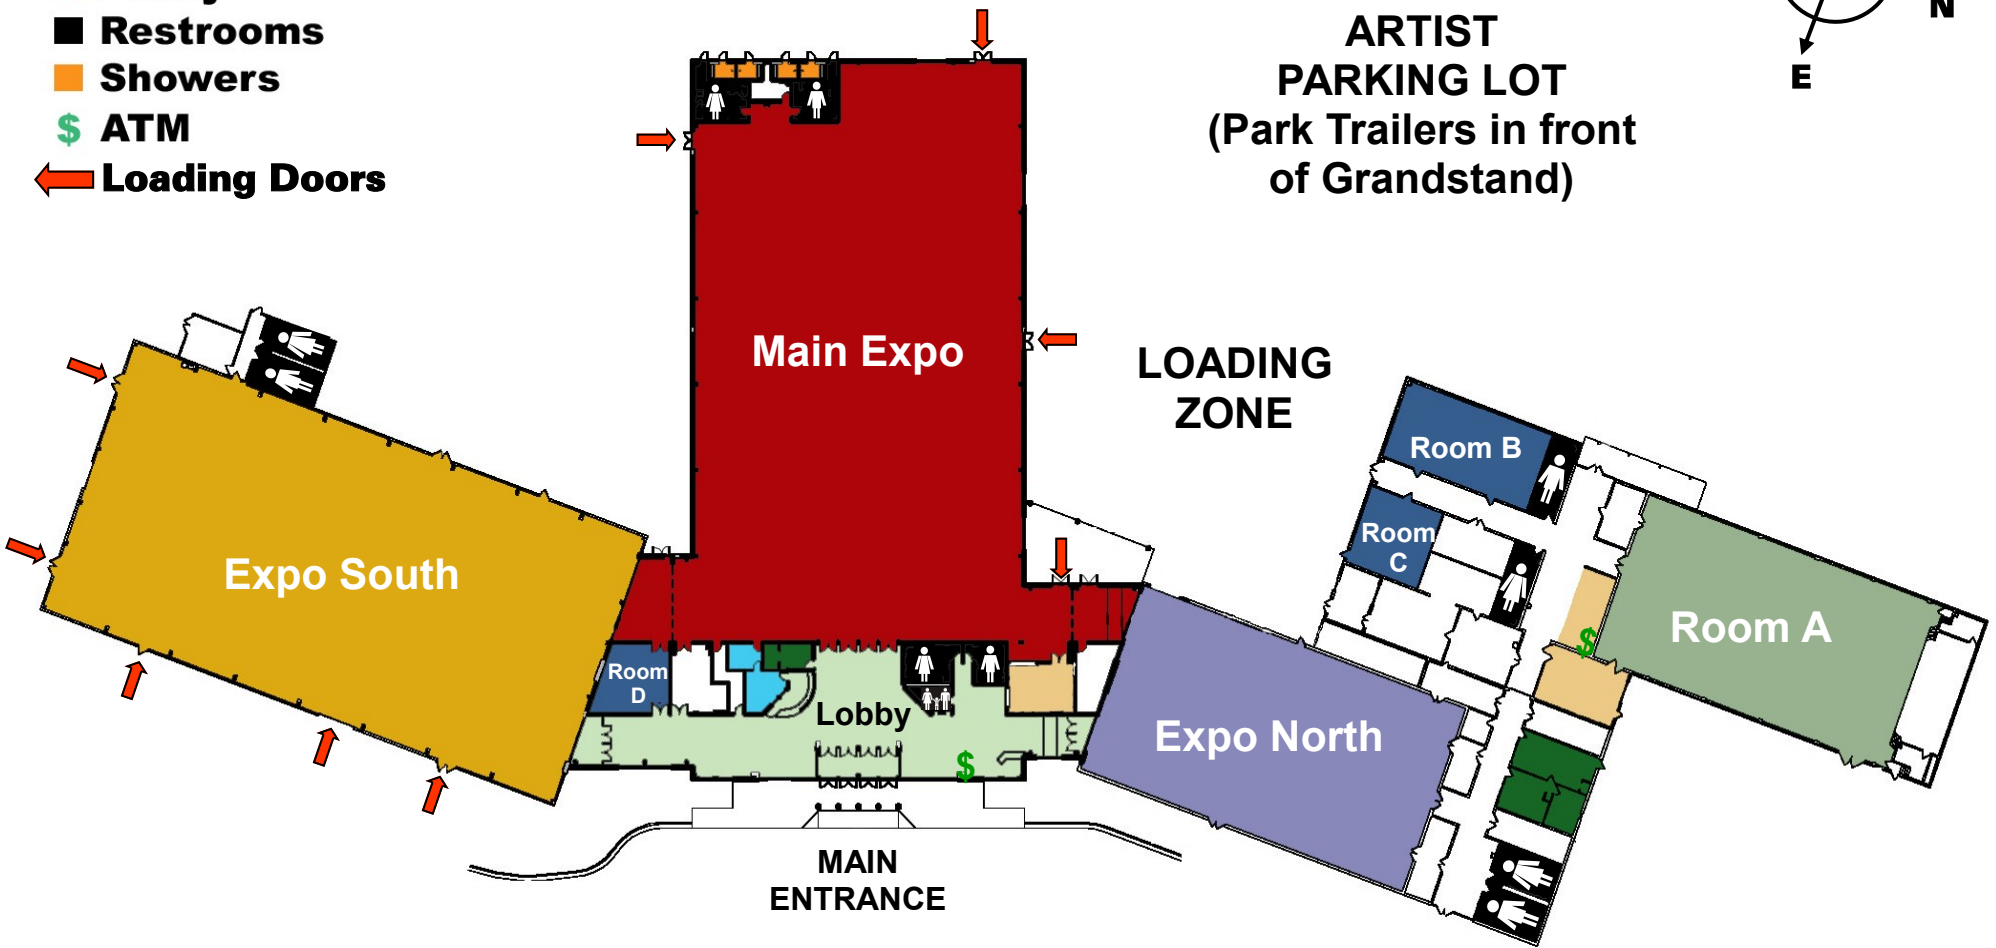

KALAMAZOO COUNTY EXPO CENTER

- Main Expo
- Expo South
- Expo North
- Room A
- Meeting Rooms
- Events Office
- Parks Office
- Concessions
- Lobby
- Restrooms
- Showers
- 💰 ATM
- ← Loading Doors

Grandstand

ARTIST TRAILERS

ARTIST PARKING LOT
(Park Trailers in front of Grandstand)

ATTENDEE PARKING LOT
(NO ARTISTS)

Kalamazoo County **EXPO** *Center*

2900 Lake Street
Kalamazoo, MI 49048
(269) 383-8778
www.kalcounty.com/parks

DIRECTIONS TO THE EXPO CENTER:

From East: I-94 to Exit 81 (BL-94), turn right onto Lake Street.

From West: I-94 to Exit 80 (Sprinkle Rd.), turn left onto Sprinkle, turn left onto BL-94, turn right onto Lake Street.

From North/South: US-131 to I-94 East to Exit 80 (Sprinkle Rd.) turn left onto Sprinkle, turn left onto BL-94, turn right onto Lake Street.