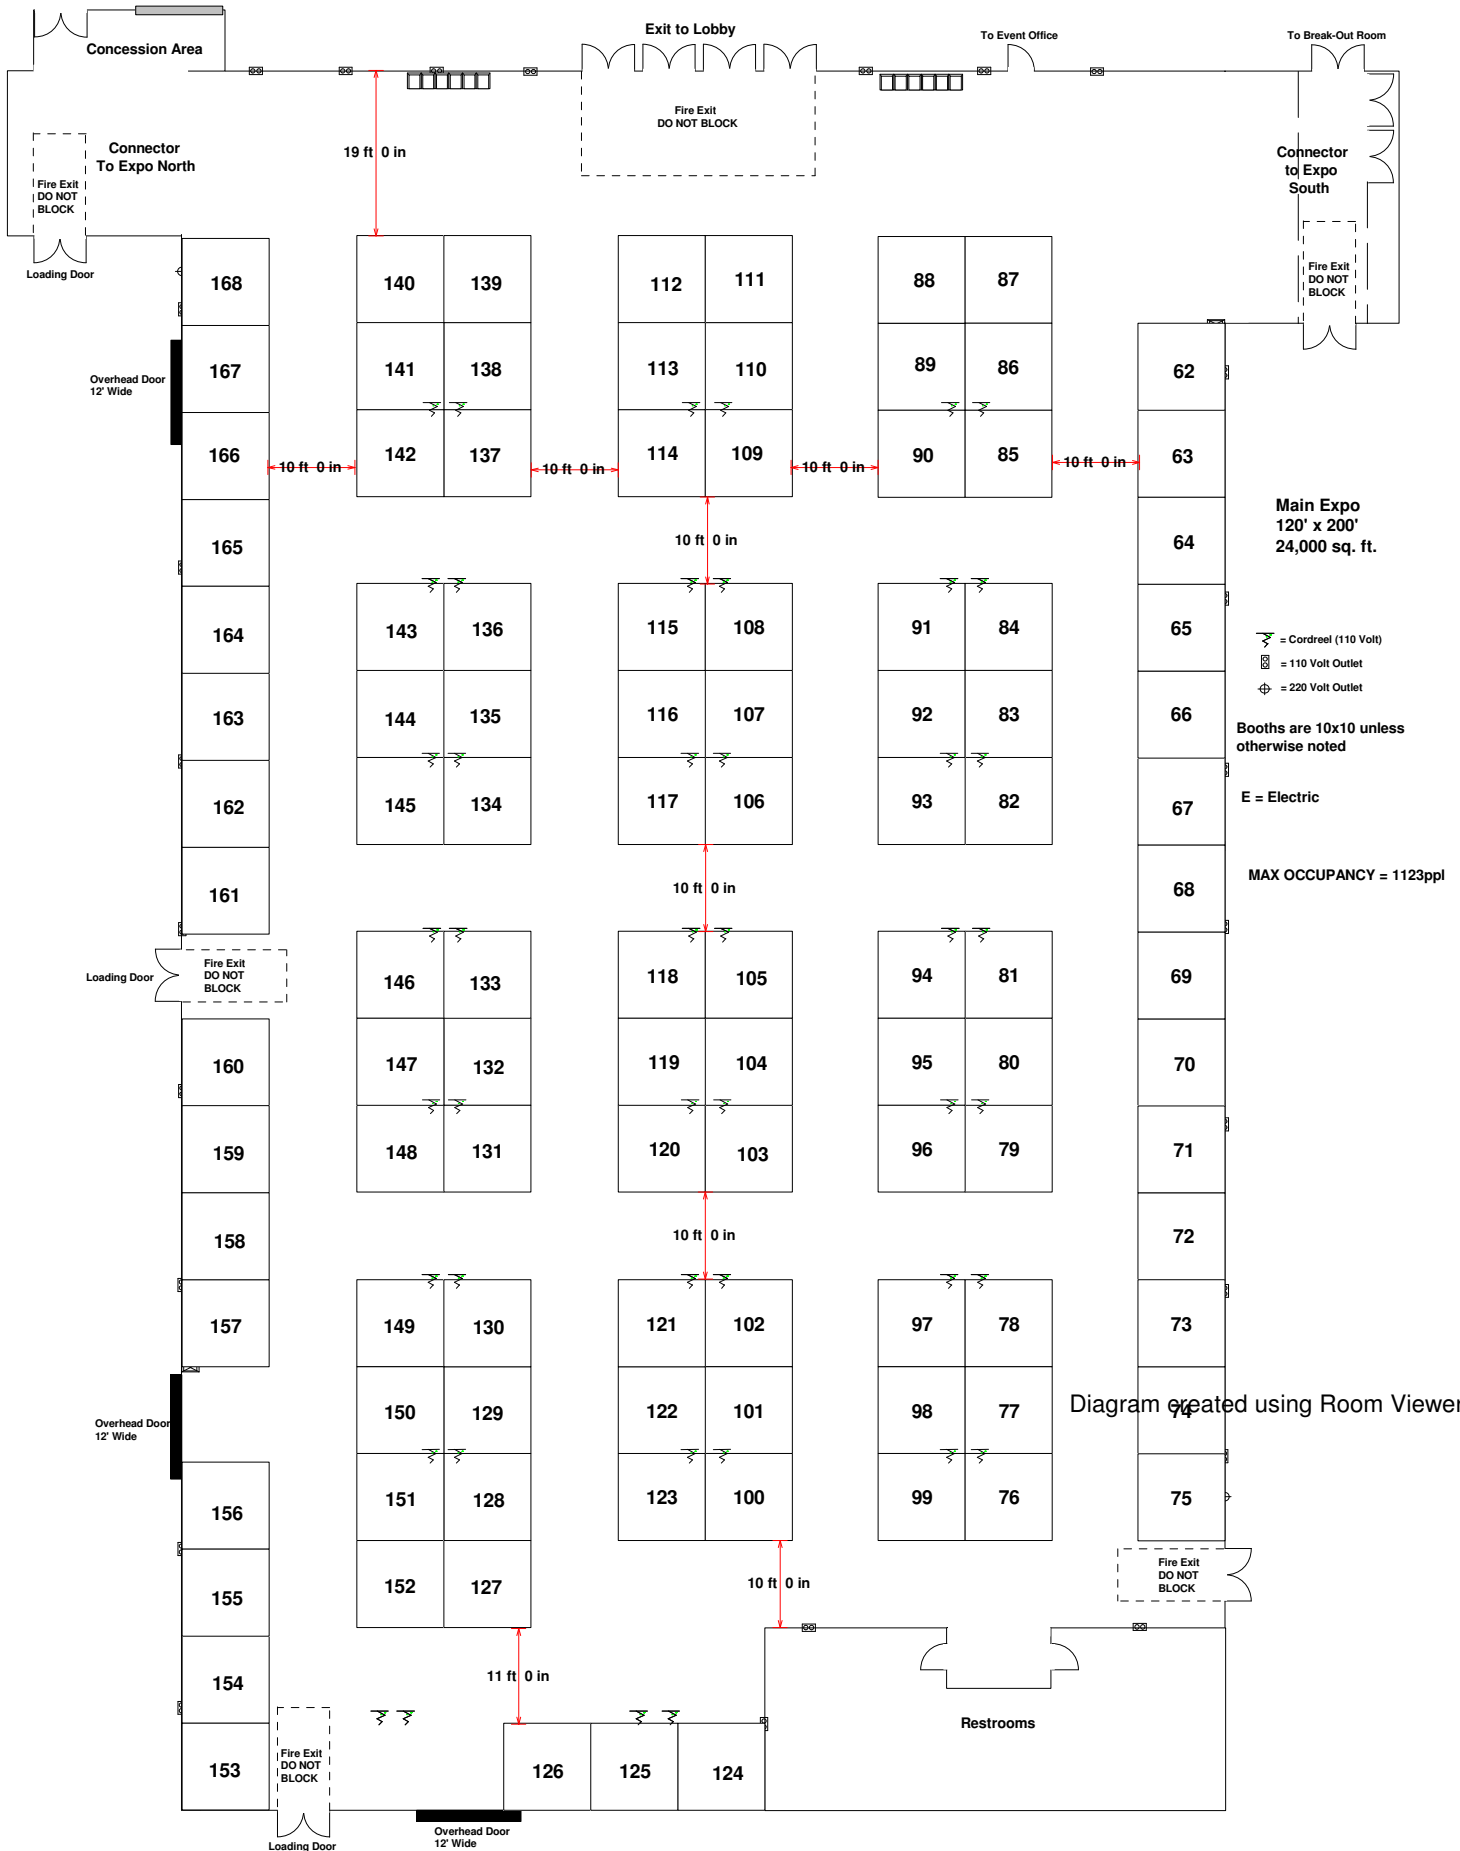

Client:
 Location: Main Expo
 Room: Main Expo
 Prepared On: 10/10/17 12:16:30

Event Name: Garage Sale Art Fair
 Date: Feb 24, 2018
 Time:
 Prepared By: KAL_CNTY_USR

Client:
 Location: Expo South
 Room: Expo South
 Prepared On: 10/09/17 13:37:29

Event Name: Garage Sale Art Fair
 Date: Feb 24, 2018
 Time:
 Prepared By: KAL_CNTY_USR

KALAMAZOO COUNTY EXPO CENTER

- Main Expo
- Expo South
- Expo North
- Room A
- Meeting Rooms
- Events Office
- Parks Office
- Concessions
- Lobby
- Restrooms
- Showers
- 💰 ATM
- ← Loading Doors

DIRECTIONS TO THE EXPO CENTER:

From East: I-94 to Exit 81 (BL-94), turn right onto Lake Street.

From West: I-94 to Exit 80 (Sprinkle Rd.), turn left onto Sprinkle, turn left onto BL-94, turn right onto Lake Street.

From North/South: US-131 to I-94 East to Exit 80 (Sprinkle Rd.) turn left onto Sprinkle, turn left onto BL-94, turn right onto Lake Street.