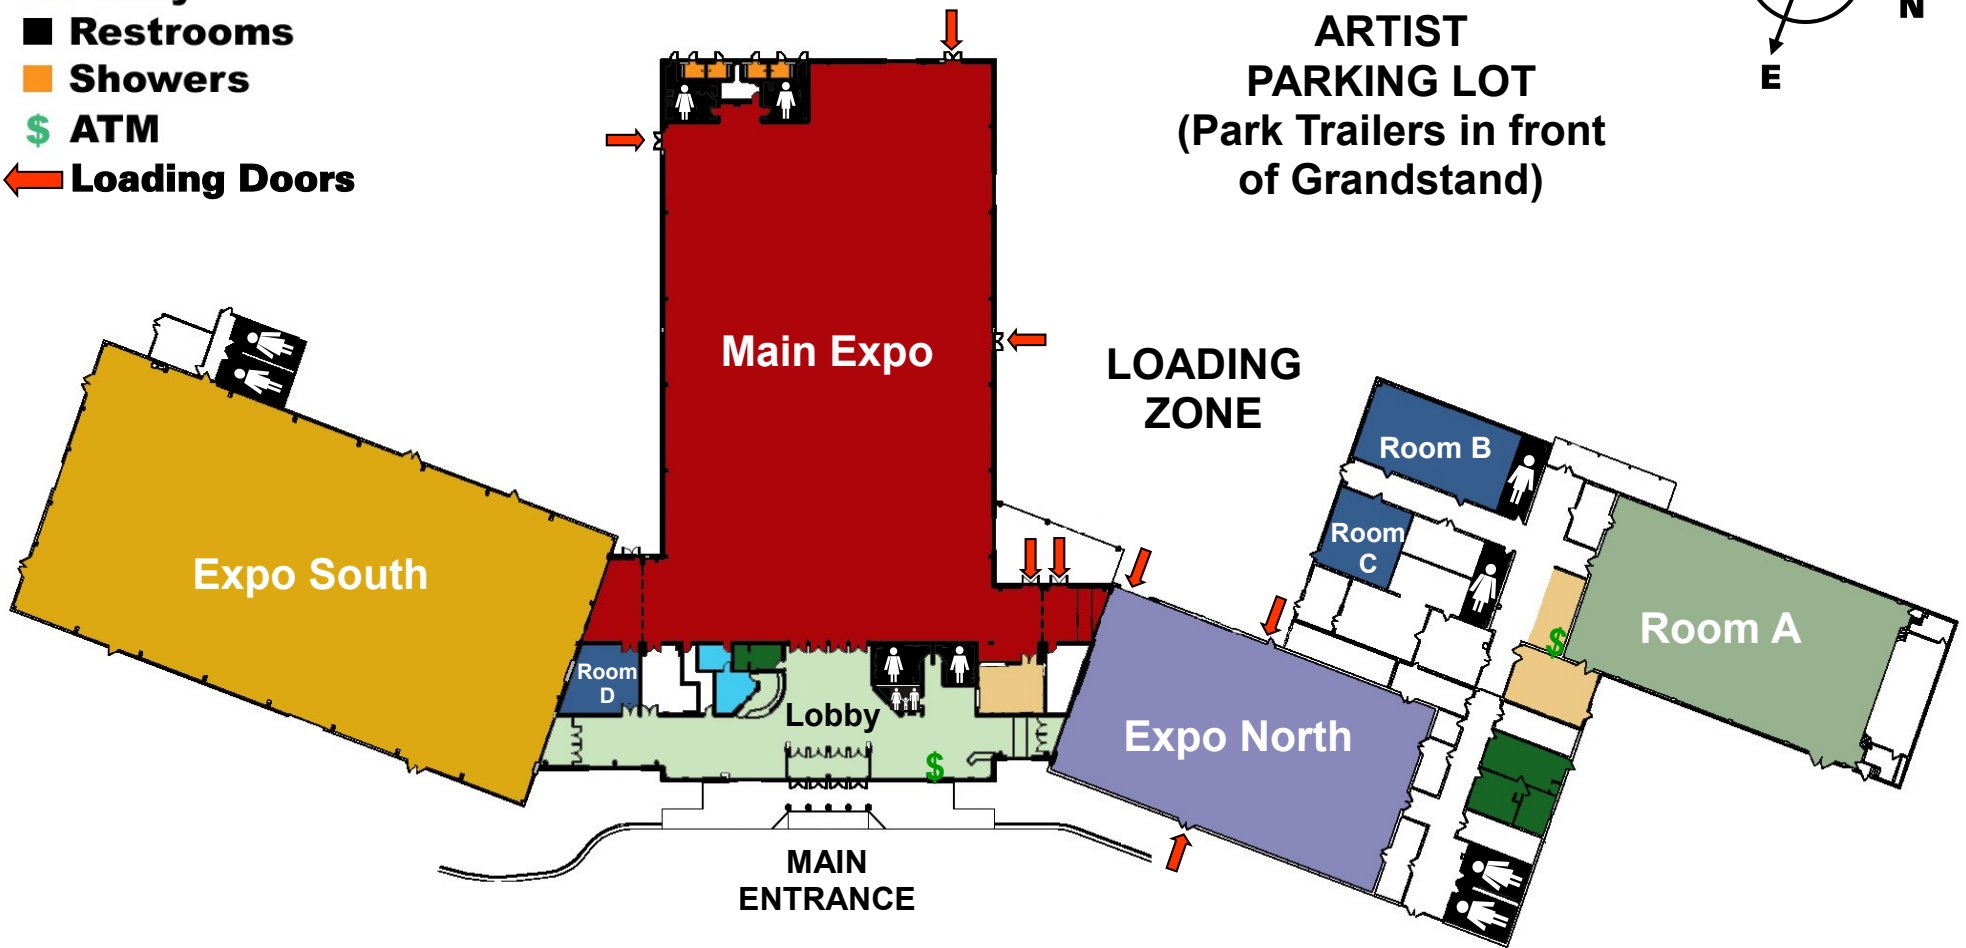

ARTIST PARKING LOT
(Park Trailers in front of Grandstand)