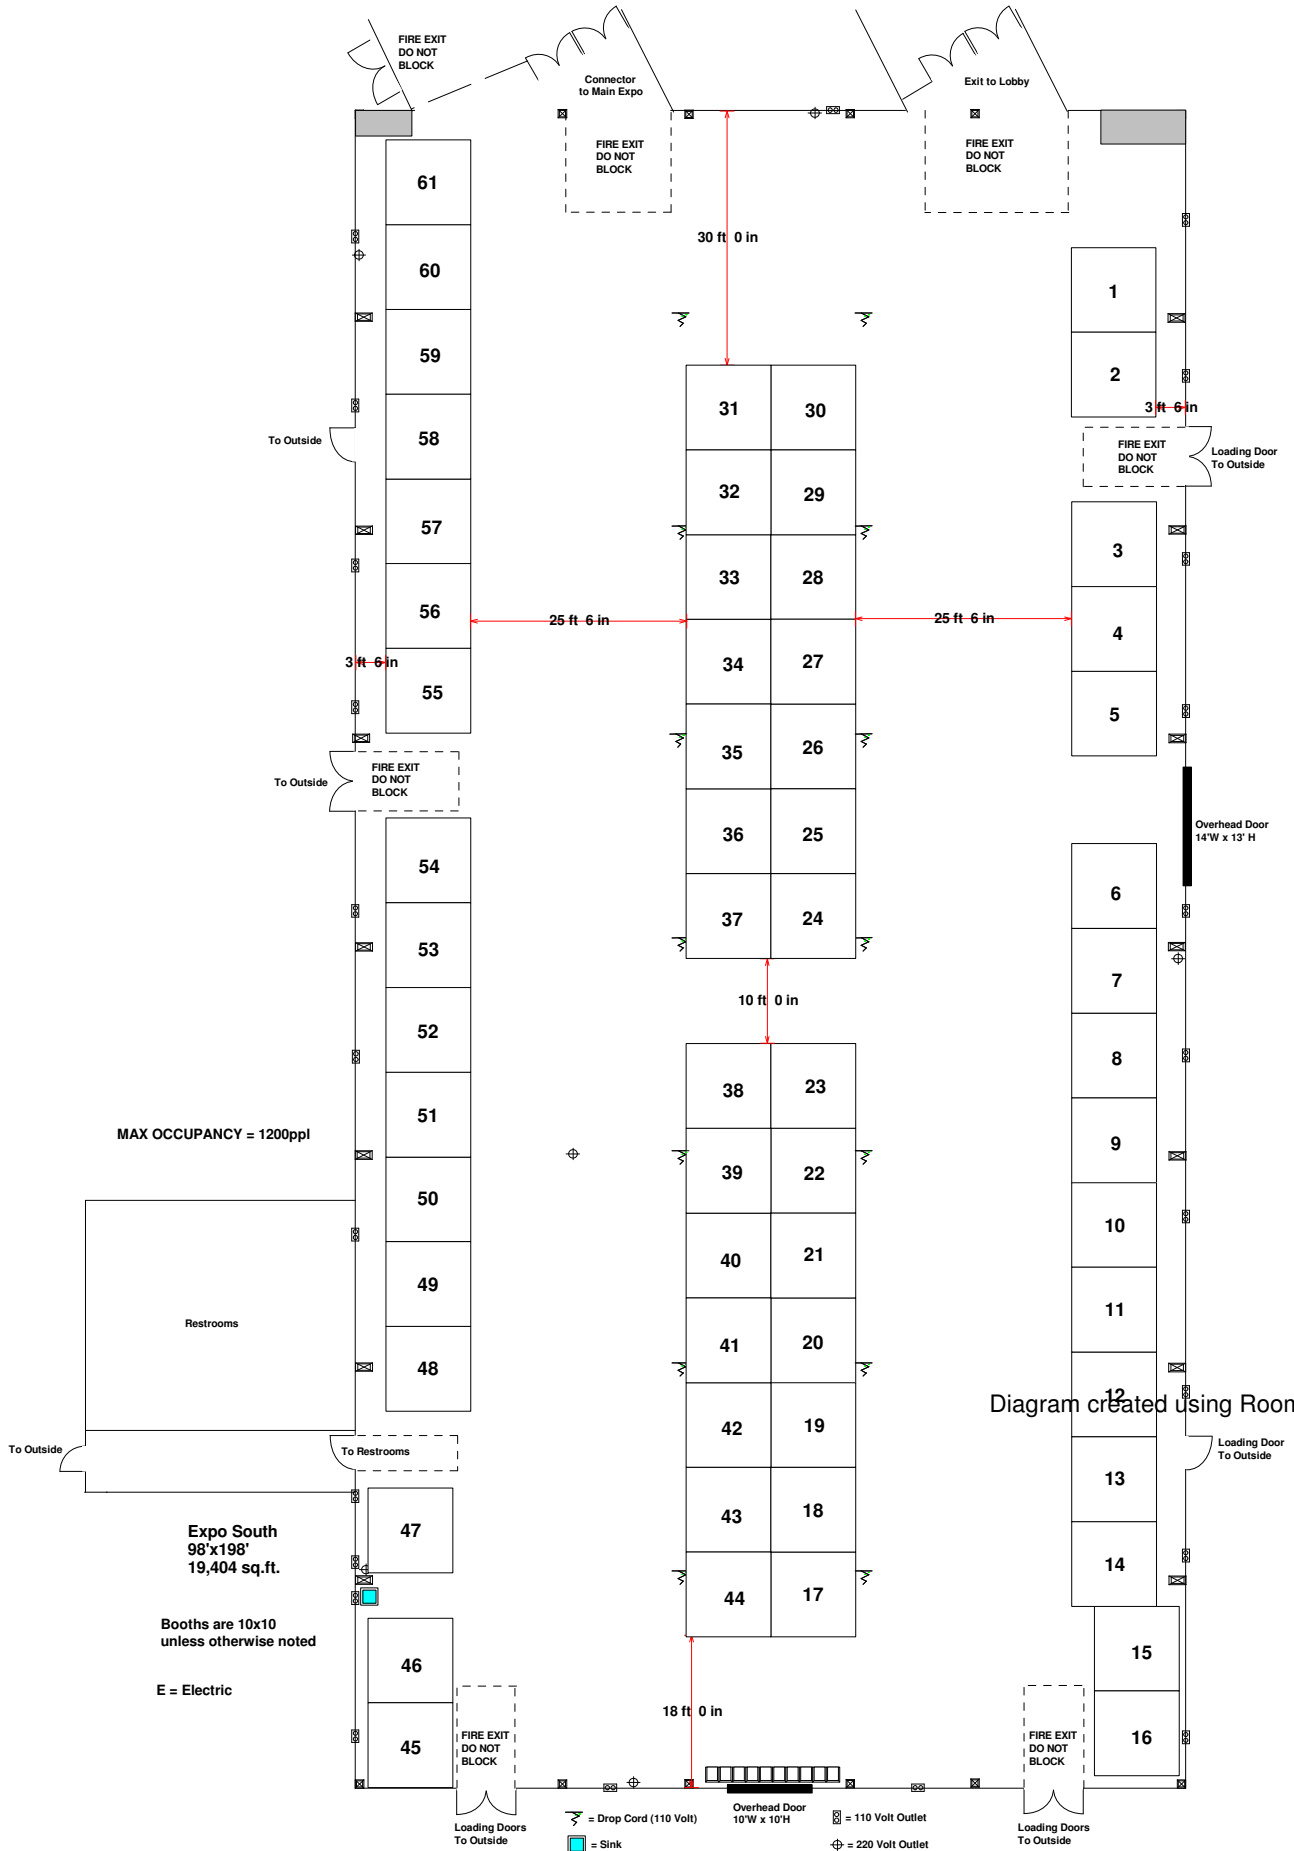

Client:
 Location: Main Expo
 Room: Main Expo
 Prepared On: 10/10/17 12:16:30

Event Name: Garage Sale Art Fair
 Date: Feb 24, 2018
 Time:
 Prepared By: KAL_CNTY_USR

Client:
 Location: Expo South
 Room: Expo South
 Prepared On: 10/09/17 13:37:29

Event Name: Garage Sale Art Fair
 Date: Feb 24, 2018
 Time:
 Prepared By: KAL_CNTY_USR

KALAMAZOO COUNTY EXPO CENTER

- Main Expo
- Expo South
- Expo North
- Room A
- Meeting Rooms
- Events Office
- Parks Office
- Concessions
- Lobby
- Restrooms
- Showers
- 💰 ATM
- ← Loading Doors

DIRECTIONS TO THE EXPO CENTER:

From East: I-94 to Exit 81 (BL-94), turn right onto Lake Street.

From West: I-94 to Exit 80 (Sprinkle Rd.), turn left onto Sprinkle, turn left onto BL-94, turn right onto Lake Street.

From North/South: US-131 to I-94 East to Exit 80 (Sprinkle Rd.) turn left onto Sprinkle, turn left onto BL-94, turn right onto Lake Street.